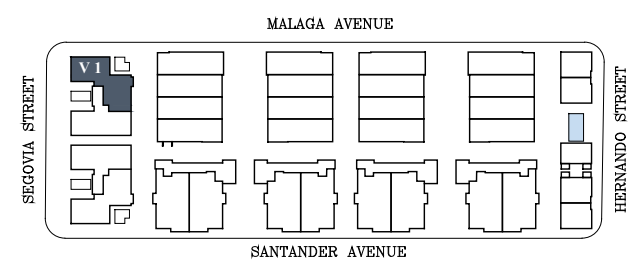

GABLES VILLAGE

MERIDIANO

VILLAS

V1
First Floor

AC INTERIOR AREA	2,863 SF
COVERED TERRACE	379 SF
OPEN TERRACE	793 SF
GARAGE	544 SF

TOTAL RESIDENCE	4,760 SF
ADJUSTED AREA	3,230 SF

NTS

GABLES VILLAGE

MERIDIAN ADVISORS

VILLAS

V1
Second Floor

AC INTERIOR AREA	2,863 SF
COVERED TERRACE	379 SF
OPEN TERRACE	793 SF
GARAGE	544 SF

TOTAL RESIDENCE	4,760 SF
ADJUSTED AREA	3,230 SF

NTS