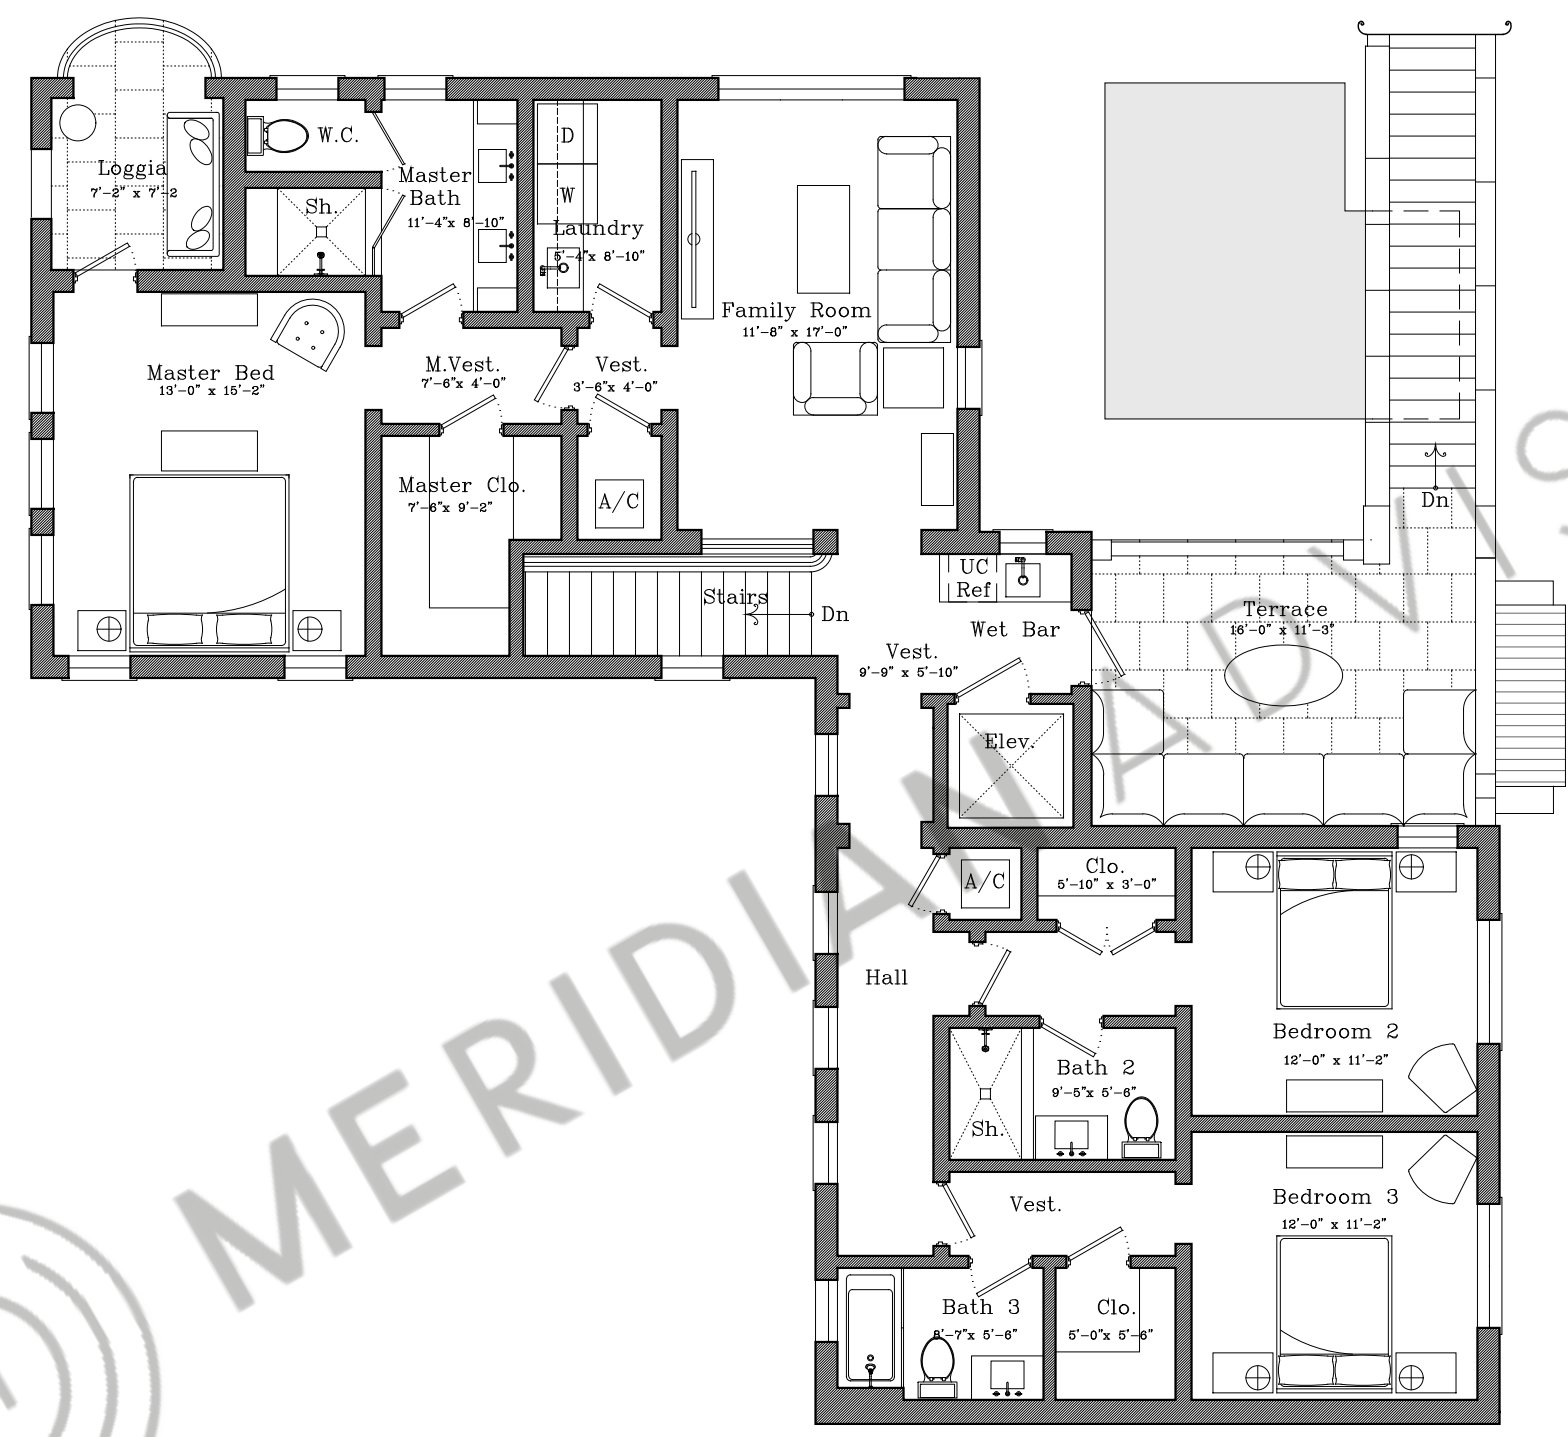

GABLES VILLAGE

MERIDIANO

VILLAS

V1
First Floor

AC INTERIOR AREA	2,863 SF
COVERED TERRACE	379 SF
OPEN TERRACE	793 SF
GARAGE	544 SF

TOTAL RESIDENCE	4,760 SF
ADJUSTED AREA	3,230 SF

NTS

GABLES VILLAGE

MERIDIAN ADVISORS

VILLAS

V1
Second Floor

AC INTERIOR AREA	2,863 SF
COVERED TERRACE	379 SF
OPEN TERRACE	793 SF
GARAGE	544 SF

TOTAL RESIDENCE	4,760 SF
ADJUSTED AREA	3,230 SF

NTS