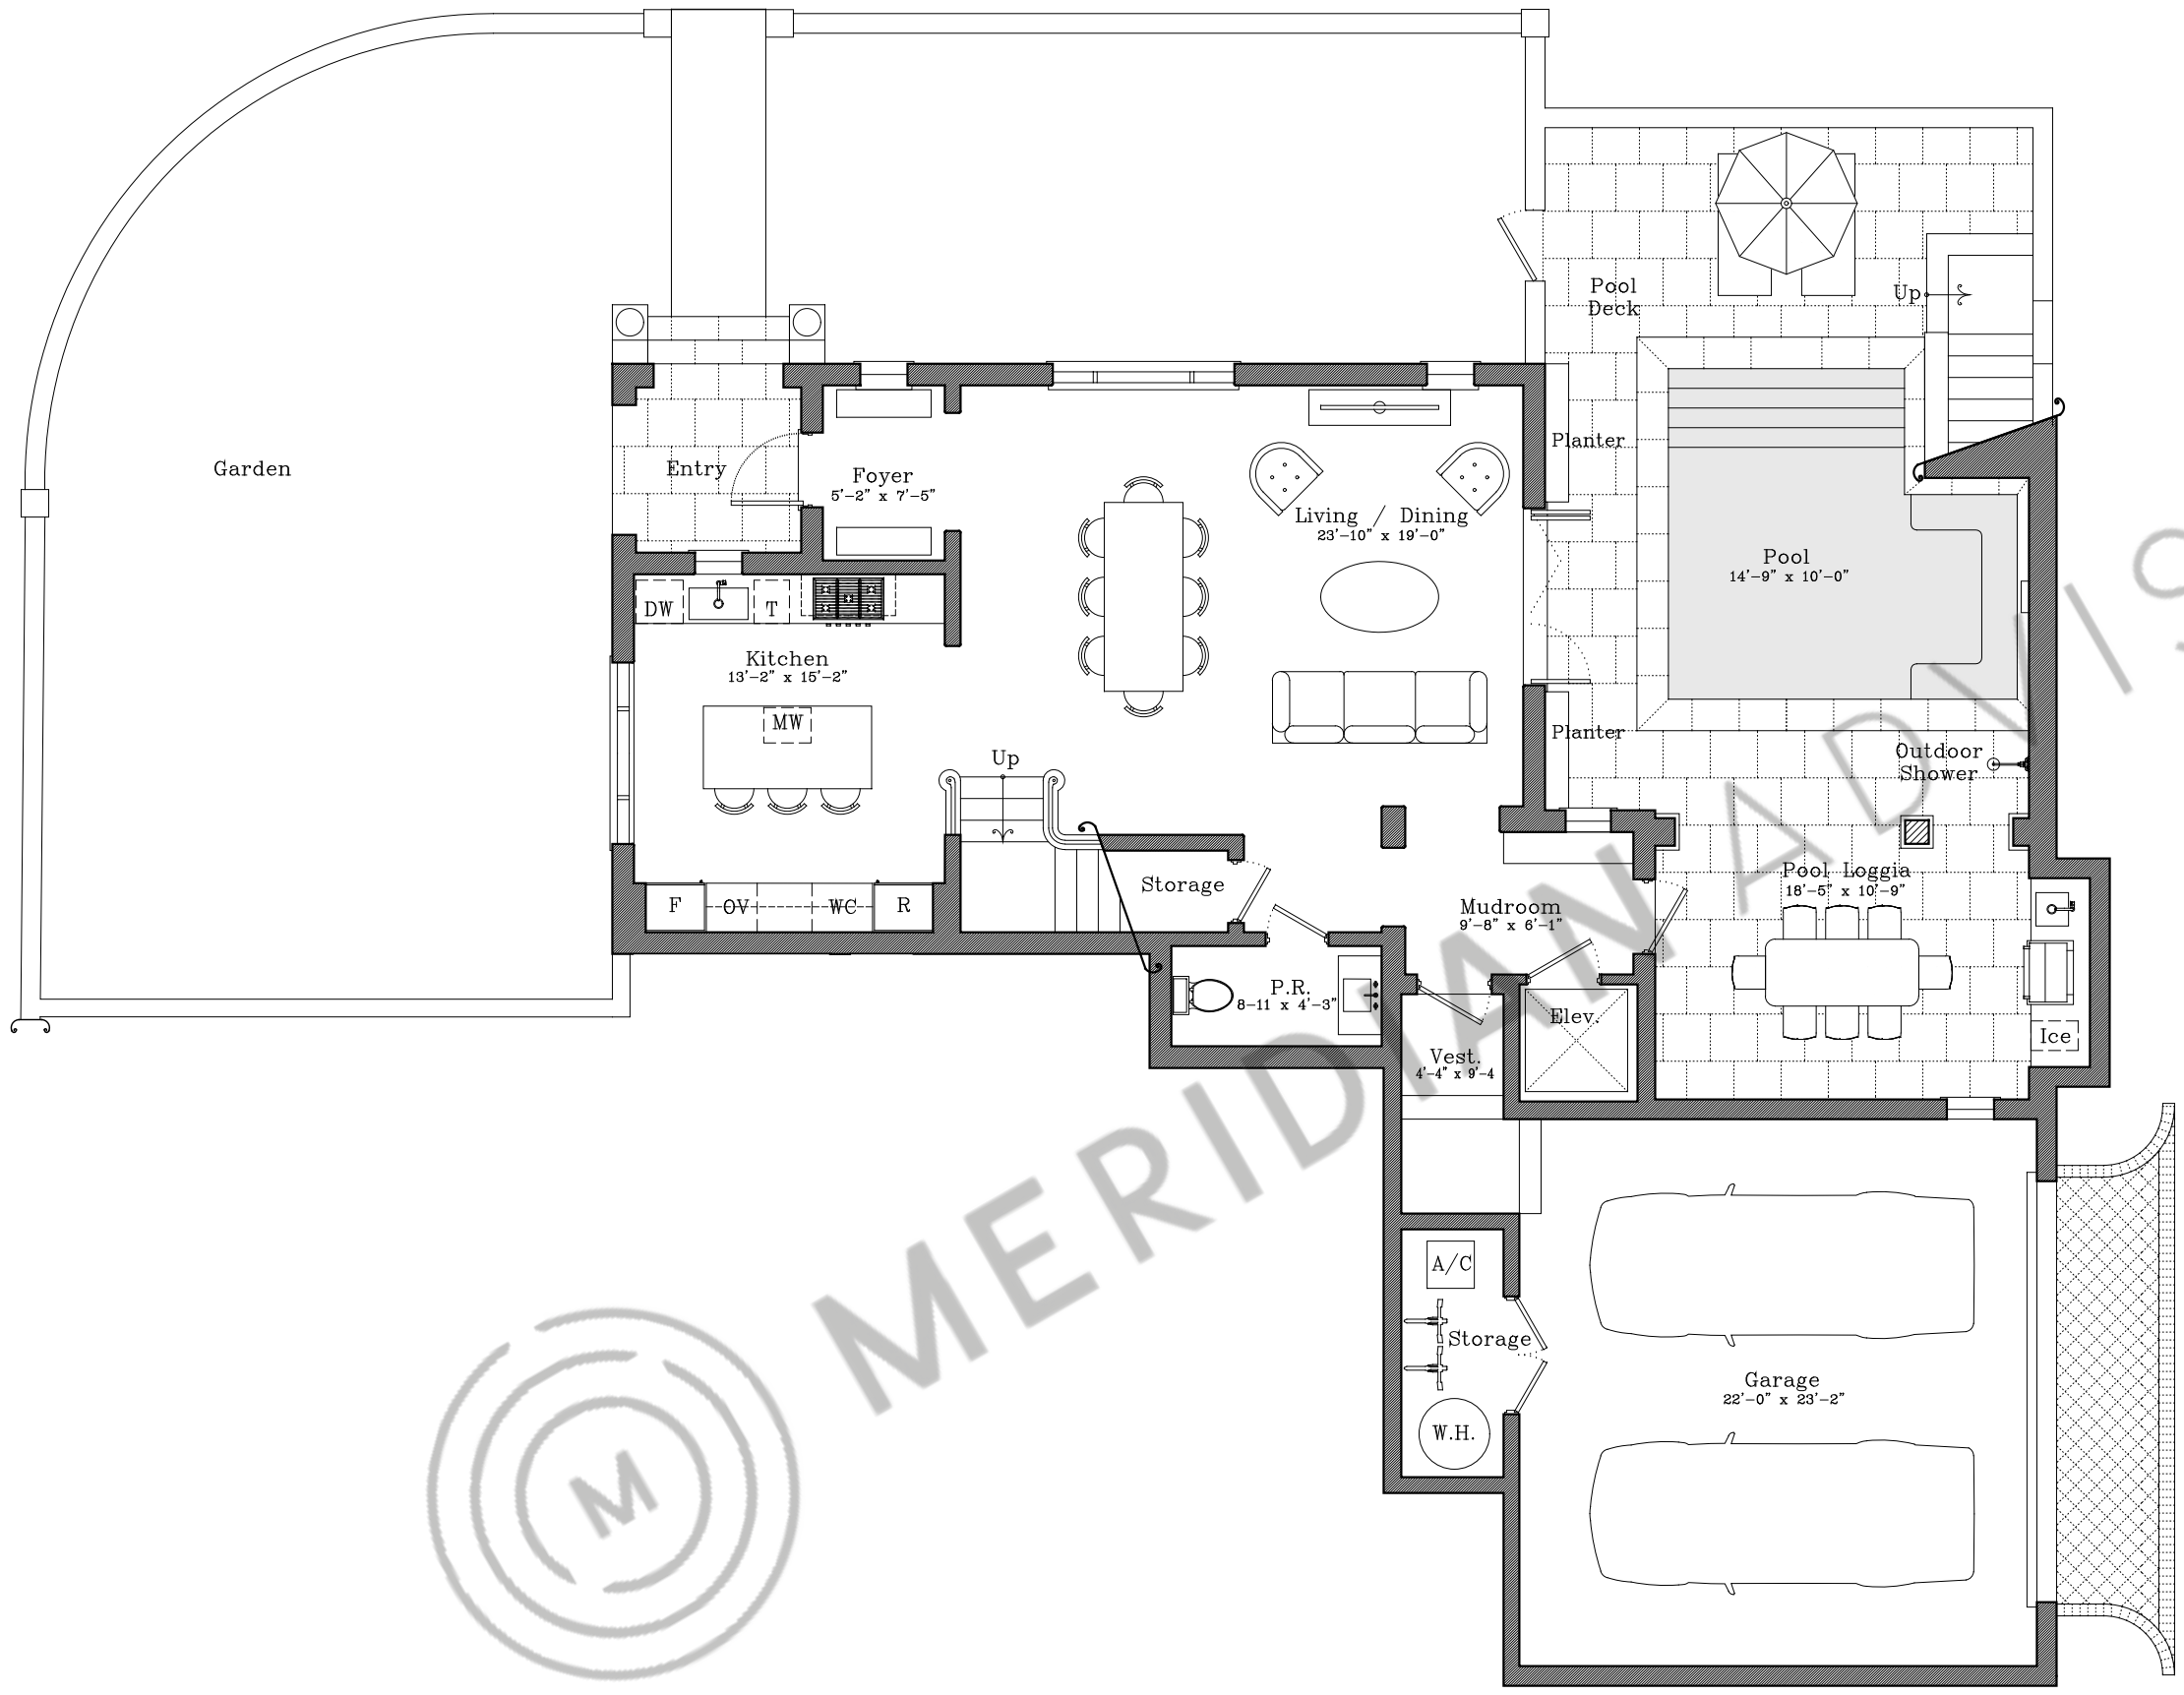

GABLES VILLAGE

MERIDIANO

VILLAS

V1
First Floor

AC INTERIOR AREA	2,863 SF
COVERED TERRACE	379 SF
OPEN TERRACE	793 SF
GARAGE	544 SF

TOTAL RESIDENCE	4,760 SF
ADJUSTED AREA	3,230 SF

NTS

GABLES VILLAGE

MERIDIAN ADVISORS

VILLAS

V1
Second Floor

AC INTERIOR AREA	2,863 SF
COVERED TERRACE	379 SF
OPEN TERRACE	793 SF
GARAGE	544 SF

TOTAL RESIDENCE	4,760 SF
ADJUSTED AREA	3,230 SF

NTS