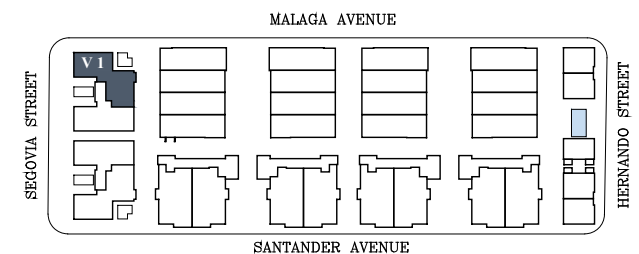

GABLES VILLAGE

MERIDIANO

VILLAS

V1
First Floor

AC INTERIOR AREA	2,863 SF
COVERED TERRACE	379 SF
OPEN TERRACE	793 SF
GARAGE	544 SF

TOTAL RESIDENCE	4,760 SF
ADJUSTED AREA	3,230 SF

NTS

GABLES VILLAGE

MERIDIAN ADVISORS

VILLAS

V1
Second Floor

AC INTERIOR AREA	2,863 SF
COVERED TERRACE	379 SF
OPEN TERRACE	793 SF
GARAGE	544 SF

TOTAL RESIDENCE	4,760 SF
ADJUSTED AREA	3,230 SF

NTS